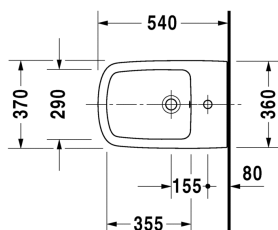

Bidet wall mounted # 2282150000

|< 370 mm >|

Bidet wall mounted	Dimension	Weight	Order number
with overflow, with tap platform			
Colors			
00 White Alpin			
Variant			
	370 x 540 mm	21.000 kg	2282150000
Sanitary ceramics with the special WonderGliss surface finish will remain clean and attractive-looking for a long time to come. When ordering WonderGliss please add a "1" as eleventh digit to the model number.			
Accessory			
Siphon for bidet with extended outlet pipe	1 1/4" mm	0.600 kg	005027
Fixing for wall mounted bidet and wall mounted toilet	Ø 12 x 180 mm	0.200 kg	006500

All drawings contain the necessary measurements which are subject to standard tolerances. Exact measurements, in particular for customised installation scenarios, can only be taken from the finished ceramic piece.