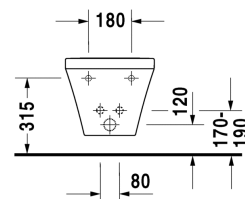

Bidet wall mounted # 2282150000

|< 370 mm >|

Bidet wall mounted	Dimension	Weight	Order number
with overflow, with tap platform			
Colors			
00 White Alpin			
Variant			
	370 x 540 mm	21.000 kg	2282150000
Sanitary ceramics with the special WonderGliss surface finish will remain clean and attractive-looking for a long time to come. When ordering WonderGliss please add a "1" as eleventh digit to the model number.			
Accessory			
Siphon for bidet with extended outlet pipe	1 1/4" mm	0.600 kg	005027
Fixing for wall mounted bidet and wall mounted toilet	Ø 12 x 180 mm	0.200 kg	006500

All drawings contain the necessary measurements which are subject to standard tolerances. Exact measurements, in particular for customised installation scenarios, can only be taken from the finished ceramic piece.