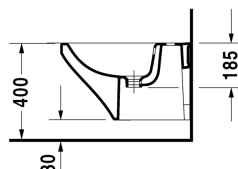

Bidet wall mounted # 2282150000

|< 370 mm >|

Bidet wall mounted	Dimension	Weight	Order number
with overflow, with tap platform			
Colors			
00 White Alpin			
Variant			
	370 x 540 mm	21.000 kg	2282150000
Sanitary ceramics with the special WonderGliss surface finish will remain clean and attractive-looking for a long time to come. When ordering WonderGliss please add a "1" as eleventh digit to the model number.			
Accessory			
Siphon for bidet with extended outlet pipe	1 1/4" mm	0.600 kg	005027
Fixing for wall mounted bidet and wall mounted toilet	Ø 12 x 180 mm	0.200 kg	006500

All drawings contain the necessary measurements which are subject to standard tolerances. Exact measurements, in particular for customised installation scenarios, can only be taken from the finished ceramic piece.